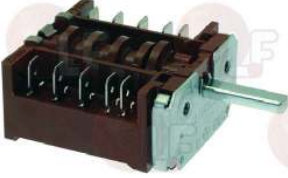

EGO 4914915709

Suitable for:

**EGO**

**3057139 SELECTOR SWITCH 0-1 POSITIONS**

contact capacity 16A 250V - max 150°C  
D-shaped pin  $\varnothing$  6x4.  $\varnothing$  6 mm  
for Convection oven electric (MBM) FCE10 - FCE6  
FEP050 - FEP080 - FEP160  
for Convection oven gas (MBM) FCG10 - FCG6  
FGP050 - FGP080 - FGP160