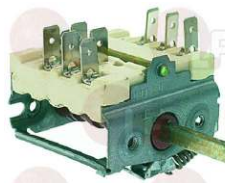

3059057 SELECTOR SWITCH 0-1 POSITIONS

ON-OFF-START
16A 250V - max 150°C
D-shaped pin $\varnothing$ 6x4.6 mm
for Convection oven electric (ANGELO PO) FC1011E
FC1221E - FC611E
for Convection oven gas (ANGELO PO) FC1011G
FC1221G - FC611G