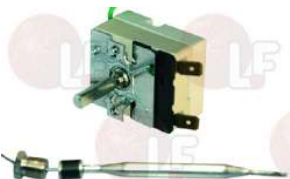

EGO 5513022750

3444809 SINGLE-PHASE THERMOSTAT 110°C
with automatic reset
covered capillary length 900 mm
bulb $\varnothing$ 3x220 mm - with stuff.gland coupling M9x1
for Convection oven (INOXTREND)