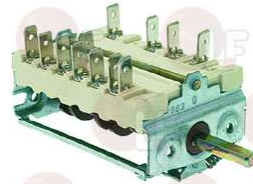

3057010 SELECTOR SWITCH 0-4 POSITIONS

contact capacity 16A 250V - max 150°C
D-shaped pin $\varnothing$ 6x4.6 mm
for Convection oven (FOINOX) - Series FC
for Convection oven electric (LAINOX) CES24M
CES40M - CE041M - CE051M - CE071M - CE100M
CE106M - CE110M - CE200M - CE210M - MCE051M
MCE071M - MCE101M - MCE102M - MCE201M
MCE202M
for Convection oven gas (LAINOX) CGS24M - CGS40M
CG051M - CG071M - CG100M - CG106M - CG110M
CG200M - CG210M - FG105M - FG105X - FG110M
FG110X - MCG051M - MCG071M - MCG101M - MCG102M
MCG201M - MCG202M - PG040M - PG040X - PG080M
PG080X