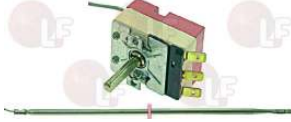

Suitable for:

3444413 SINGLE-PHASE THERMOSTAT 50-250°C
D-shaped pin 6x4.6 mm
covered capillary length 2400 mm - 16A 230V
bulb $\varnothing$ 3x160 mm
for Steam oven (JUNO-RÖDER-SENKING) - Series 50
Series 54

EGO 5513249020

EGO 5513254030

Suitable for:

3444414 SINGLE-PHASE THERMOSTAT 50-250°C
D-shaped pin $\varnothing$ 6x4.6 mm
covered capillary length 1430 mm - 16A 230V
bulb $\varnothing$ 3x160 mm - with adapter nipple band M9x1
for Steam oven (JUNO-RÖDER-SENKING) - Series 50
Series 54 - Series 55