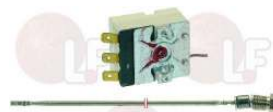

EGO 5513322100

EGO 5519322805