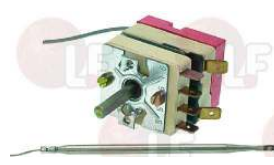

EGO 5522214010

3444407 SINGLE-PHASE THERMOSTAT 0-250°C
complete with auxiliary selector switch
D-shaped pin $\varnothing$ 6x4.6 mm
covered capillary length 3150 mm - 16A 230V
bulb $\varnothing$ 4x102 mm
for Convection oven electric (FRIMA) - Series CD
for Convection oven electric (RATIONAL)
Series CD