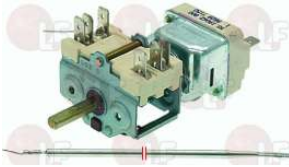

EGO 5513062140

EGO 5519064010

EGO 5519064800

Suitable for:

**3444062 SINGLE-PHASE THERMOSTAT 50-320°C**  
complete with auxiliary selector switch  
D-shaped pin  $\varnothing$  6x4.6 mm  
capillary length 900 mm - 16A 250V  
bulb  $\varnothing$  3x220 mm