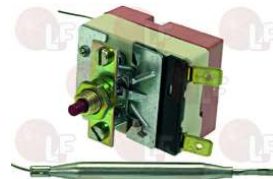

EGO 5513529140

3444267 SINGLE-PHASE THERMOSTAT 145°C
with manual reset
covered capillary length 870 mm - 16A 250V
bulb $\varnothing$ 6x133 mm
for Convection oven (LAINOX)