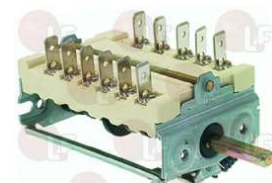

EGO 4623968950

**2101527 SELECTOR SWITCH 0-3 POSITIONS**

contact capacity 16A 250V - max 150°C  
D-shaped pin  $\varnothing$  6x4.6 mm

EGO 4924015000

**3057009 SELECTOR SWITCH 0-3 POSITIONS**

contact capacity 16A 250V - max 150°C  
D-shaped pin  $\varnothing$  6x4.  $\varnothing$  6 mm  
for Convection oven electric (ZANUSSI)