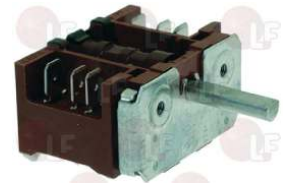

Suitable for:

EGO

3057334 SELECTOR SWITCH 0-7 POSITIONS
contact capacity 16A 250V - max 150°C
D-shaped pin $\varnothing$ 6x4.6 mm
for Convection oven (CONVOTHERM)

EGO 420800047

3057091 SELECTOR SWITCH 0-8 POSITIONS
contact capacity 16A 250V - max 150°C
D-shaped pin $\varnothing$ 6x4.6 mm
for Convection oven electric (LAINOX) ME110L
PE105M - PE108M - PE115M - PE188M

EGO 4929915750

3057157 SELECTOR SWITCH 0-8 POSITIONS
contact capacity 18A 240V - max 150°C
D-shaped pin $\varnothing$ 6x4.6 mm
for Convection oven electric (GARBIN) 23MX
23MXUMI - 43MX - 43MXUMI

EGO 4200001001

3057039 SELECTOR SWITCH 2 POSITIONS
contact capacity 16A 250V - max 150°C
D-shaped pin $\varnothing$ 6x4.6 mm
for Convection oven electric (ZANUSSI) ACF/E4
FCF/E4

EGO 4623966845

EGO 4923966845

5030542 SELECTOR SWITCH 2 POSITIONS
contact capacity 16A 250V - max 150°C
D-shaped pin $\varnothing$ 6x4.6 mm

EGO 4202900000

3057038 SELECTOR SWITCH 4 POSITIONS
contact capacity 16A 250V - max 150°C
D-shaped pin $\varnothing$ 6x4.6 mm
for Convection oven electric (ANGELO PO) FCV101E
FCV141E - FCV241E - FCV3EM - FCV4EM - FCV61E
for Convection oven gas (ANGELO PO) FCV101
FCV141 - FCV241 - FCV241G - FCV61

EGO 4924915736

3057047 SELECTOR SWITCH 5 POSITIONS
contact capacity 16A 250V - max 150°C
D-shaped pin $\varnothing$ 6x4.6 mm
for Convection oven (FOINOX) - Series FM
Series MIDI - Series MM

EGO 4925815505

EGO 4925815722

EGO 4925815803

3057295 SELECTOR SWITCH 6 POSITIONS
contact capacity 18A 240V - max 150°C
D-shaped pin $\varnothing$ 6x4.6 mm
for Convection oven electric (OLIS) - Series CV
Series CVM - Series CVP
for Convection oven gas (OLIS) - Series CV
Series CVM - Series CVP

EGO 4926915792