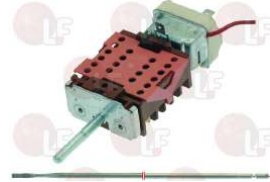

Suitable for:

Suitable for:

3444457 SINGLE-PHASE THERMOSTAT 50-290°C
D-shaped pin $\varnothing$ 6x4.6 mm
covered capillary length 1500 mm - 16A 250V
bulb $\varnothing$ 3x220 mm
for Convection oven electric (GIERRE) BRIOBRG200
BRIOBRG600 - BRIOMAXI - BRIOMIDI

3444449 SINGLE-PHASE THERMOSTAT 50-295°C
complete with selector switch
D-shaped pin $\varnothing$ 6x4.6 mm
covered capillary length 900 mm - 16A 250V
bulb $\varnothing$ 3x219 mm
for Convection oven electric (SMEG) ALFA10
ALFA10XA - ALFA10XAB - ALFA10XAK - ALFA15
ALFA15X

EGO 5519054801

EGO

EGO 4623966868+...

EGO 5519052812+...

3444432 SINGLE-PHASE THERMOSTAT 50-300°C
D-shaped pin $\varnothing$ 6x4.6 mm
covered capillary length 1000 mm - 16A 250V
bulb $\varnothing$ 3x220 mm
for Convection oven electric (LAINOX) CE041M
CE051M - CE071M - CE100M - CE200M - ME061M
ME101M - ME102M - ME201M - ME202M - VE061M
VE101M - VE102M - VE201M - VE202M
for Convection oven gas (LAINOX) CG051M - CG071M
CG100M - CG200M - MG061M - MG101M - MG102M
MG201M - MG202M - VG061M - VG101M - VG102M
VG201M - VG202M

3444488 SINGLE-PHASE THERMOSTAT 50-300°C
complete with knob and knob ring nut $\varnothing$ 60 mm
D-shaped pin $\varnothing$ 6x4.6 mm
covered capillary length 870 mm - 16A 250V
bulb $\varnothing$ 3x225 mm
for Convection oven electric (UNOX) XF011 - XF023
XF035-TG - XF043 - XF085 - XF090 - XF090P
XV202 - XV301 - XV401 - XV501
for Convection oven gas (UNOX) XG090 - XG310
XG410