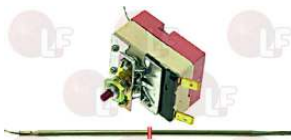

EGO 5513563020

3444285 SINGLE-PHASE THERMOSTAT 350°C

with manual reset
covered capillary length 870 mm - 16A 250V
bulb $\varnothing$ 6x77 mm
for Convection oven electric (GIORIK) EF4 - EGE05
EGE10 - EPE04 - EPE05 - EPE10
for Convection oven gas (GIORIK) CG10MX - CG102MX
DG06EC - DG06ES - DG06MX - DG10EC - DG10ES
DG10MX - DG102EC - DG102MX - GF10GM - GF4PM
GF5GM - GF6PM - GF7GM - GF8PM - VG06EC
VG06MX - VG10EC - VG10MX - VG102EC - VG102MX