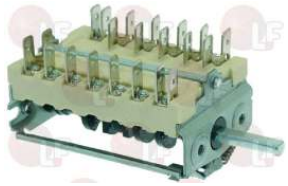

EGO 4928915751

2111991 SWITCH 0-9 POSITIONS
contacts 16A 250V - max 150°C
D-Shaft 6x4.6 mm
for Convection oven electric (LOTUS) 75GU
for Convection oven electric (TECNOEKA) KF723M
KF964ALM - KF964IM - KF965M