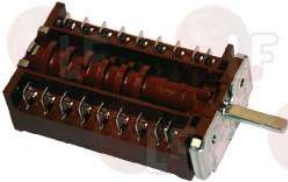

Suitable for:

3057315 SELECTOR SWITCH 6 POSITIONS
contact capacity 16A 250V - max 150°C
D-shaped pin $\varnothing$ 6x4. $\varnothing$ 6 mm
for Convection oven electric (AMBASSADE) 1FRE08CV