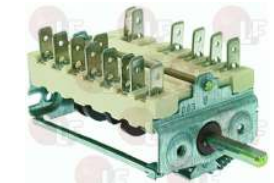

EGO 4202900000

3057038 SELECTOR SWITCH 4 POSITIONS
contact capacity 16A 250V - max 150°C
D-shaped pin $\varnothing$ 6x4.6 mm
for Convection oven electric (ANGELO PO) FCV101E
FCV141E - FCV241E - FCV3EM - FCV4EM - FCV61E
for Convection oven gas (ANGELO PO) FCV101
FCV141 - FCV241 - FCV241G - FCV61

EGO 4924915736

3057047 SELECTOR SWITCH 5 POSITIONS
contact capacity 16A 250V - max 150°C
D-shaped pin $\varnothing$ 6x4.6 mm
for Convection oven (FOINOX) - Series FM
Series MIDI - Series MM