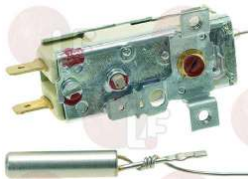

EGO 0000525020

EGO 525020

2111707 SINGLE PHASE THERMOSTAT 175°C
with automatic reset
capillary length 600 mm - 16A 250V
bulb $\varnothing$ 7,5x30 mm