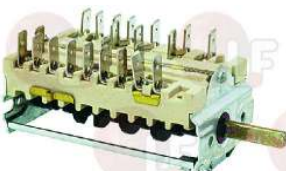

3057012 SELECTOR SWITCH 0-5 POSITIONS

contact capacity 16A 250V - max 150°C
D-shaped pin $\varnothing$ 6x4.6 mm
for Convection oven (ZANUSSI) - Series FCV